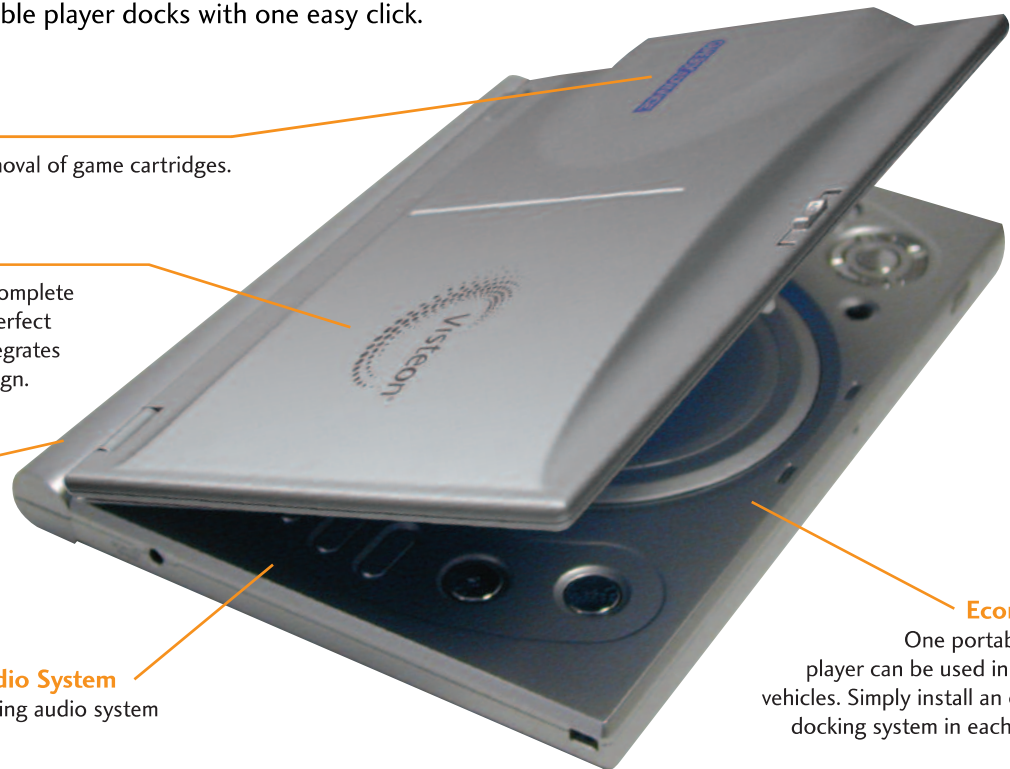

Dockable Entertainment featuring

GAME BOY ADVANCE

Quality Engineering.

Visteon's Dockable Entertainment featuring Game Boy Advance system delivers factory-style fit and appearance, OEM-grade performance and the ability to quickly and easily undock the portable player for use in virtually any location. Its unique coupling mechanism eliminates the need for awkward mounting straps or hardware, and the portable player docks with one easy click.

Top-Load Gaming Slot

Allows for easy insertion and removal of game cartridges.

Low-Profile Design

Low-profile laptop style design complete with 10.2" flip-down display is perfect for overhead installation and integrates seamlessly with the vehicle's design.

Compatibility

Dockable player is compatible with all previous Visteon docking stations.

Integrates with Vehicle's Audio System

System utilizes the vehicle's existing audio system for improved audio output.

Economical

One portable media player can be used in different vehicles. Simply install an overhead docking system in each vehicle.