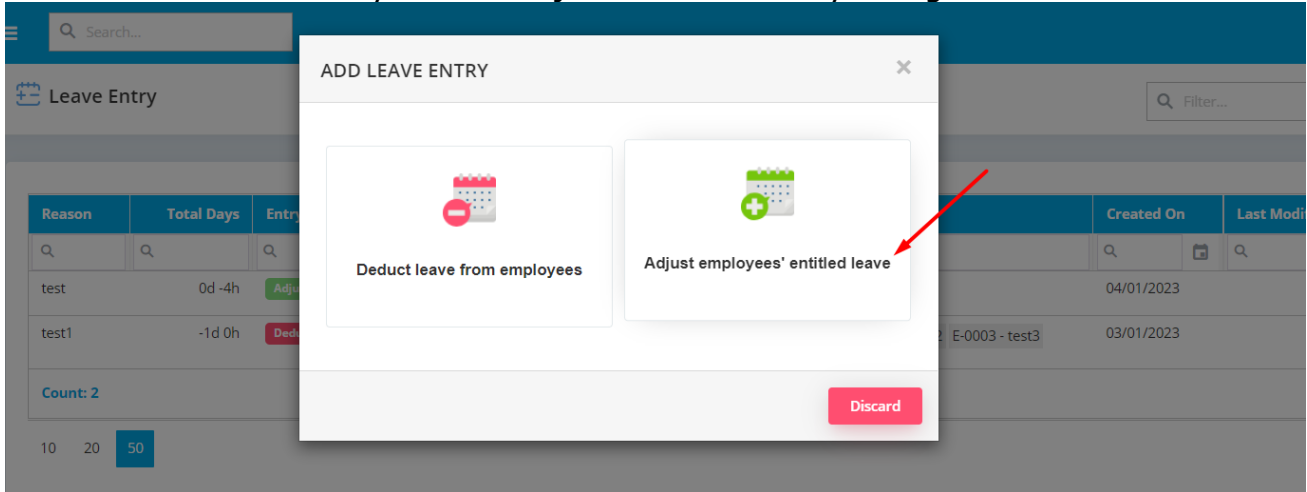

**Release Note CP 1.0.26**

**Enhancement**

1. Enhance leave entry screen - adjustment able to key in negative value.

**Bugs Fixed**

1. Fixed the yearly leave balance report - HOURLY leave entitlement calculation shows incorrect issue, if compared to leave balance screen.
2. Fixed applicant able to submit claim with zero amount issue.